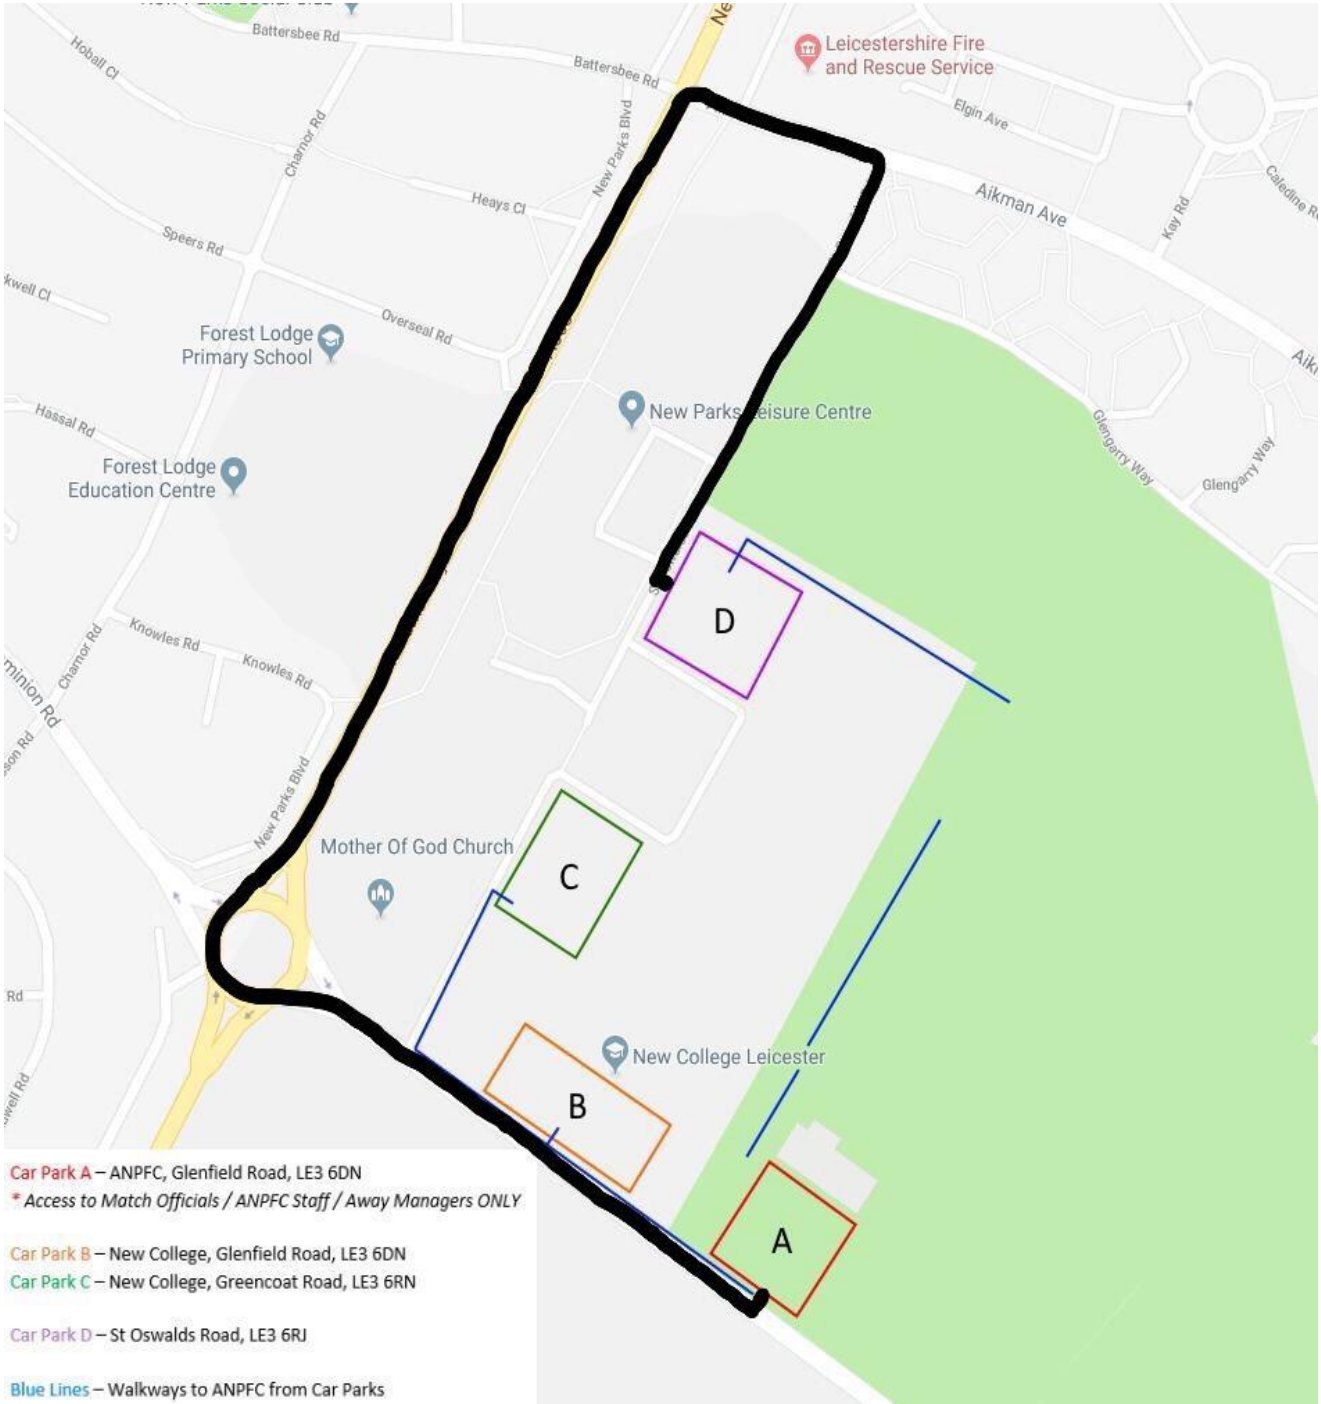

**CHARTER STANDARD
COMMUNITY CLUB**

Training Day Instructions

Player Drop Off And Collection Point

- When arriving for your teams designated training session you are to drop your child off in the main club carpark A.
- Your child will be met by either the team coach or a member of that teams social bubble, players will then be shown to their training area
- There is to be NO parking up or waiting in carpark A
- Once you have dropped your child off in carpark A, you will need to make your way to carpark D, there you can sit and wait for your child.
- Carpark D is located on St Oswalds Rd, LE3 6RJ
- Having separate carparks for drop off and collection will limit the potential crossover between players arriving and those leaving.

Car Park A – ANPFC, Glenfield Road, LE3 6DN
* Access to Match Officials / ANPFC Staff / Away Managers ONLY

Car Park B – New College, Glenfield Road, LE3 6DN
Car Park C – New College, Greencoat Road, LE3 6RN

Car Park D – St Oswalds Road, LE3 6RJ

Blue Lines – Walkways to ANPFC from Car Parks